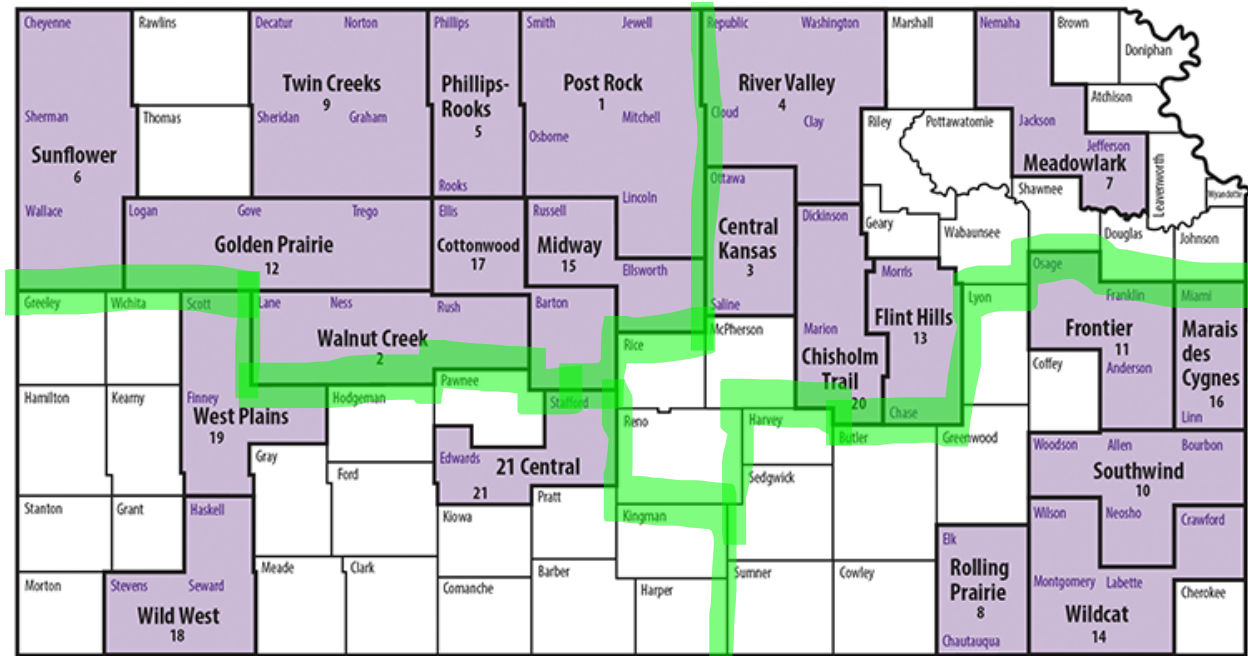

REGIONS FOR KANSAS YOUTH LEADERSHIP COUNCIL ELECTIONS

NORTHWEST

NORTHEAST

SOUTHWEST

SOUTHEAST